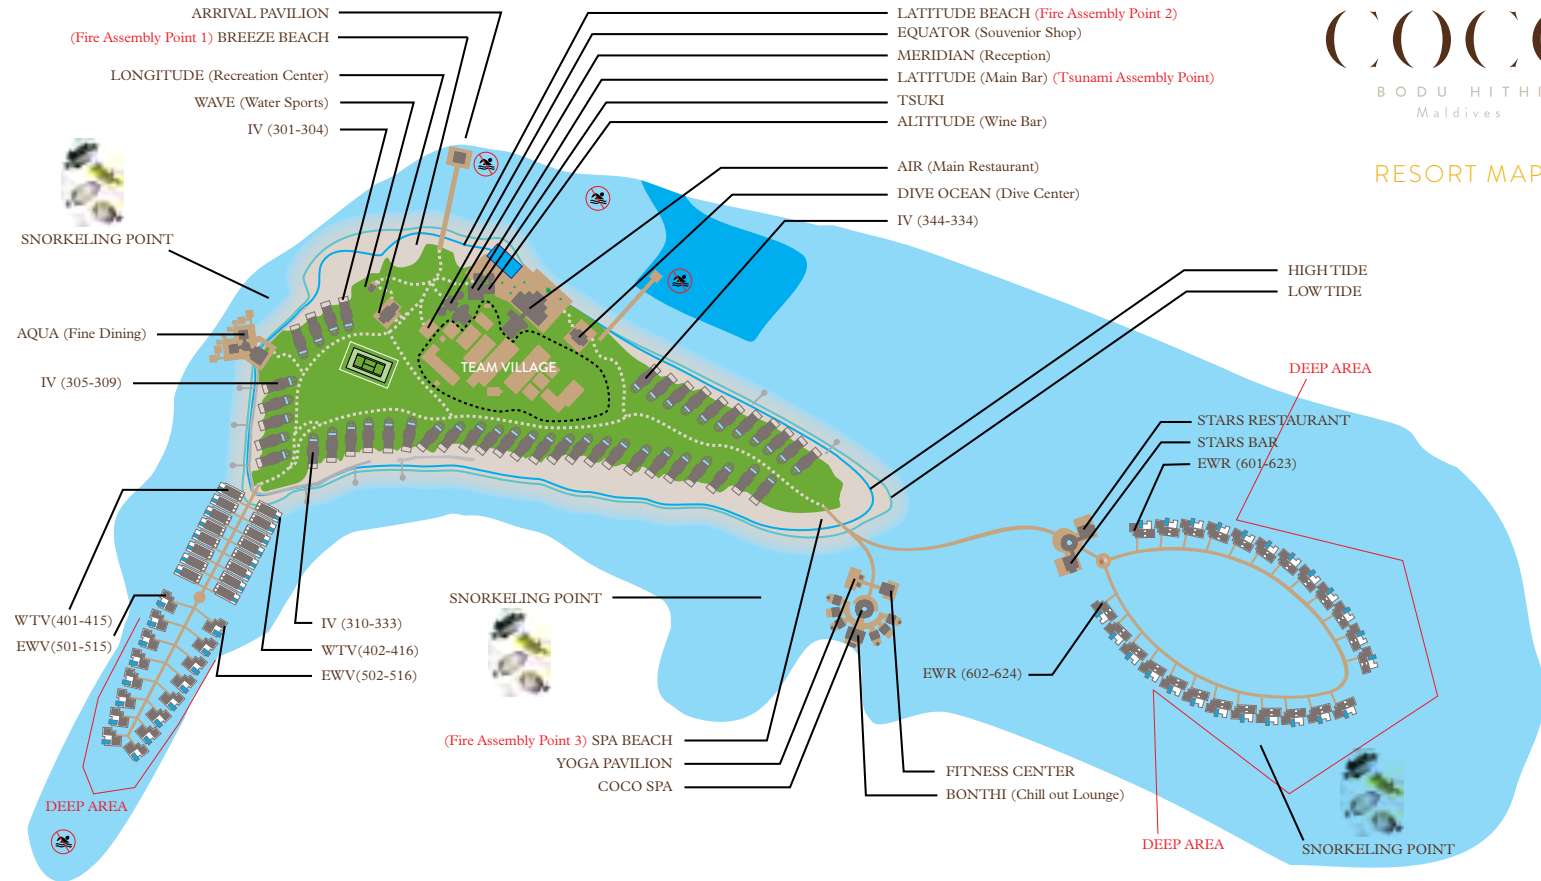

RESORT MAP

LOCATION: North Male' Atoll
DISTANCE FROM MALE': 29 Km
ISLAND SIZE: 60,511 Sq m

ACCOMMODATION

IV: Island Villas (No 301-344)
WTV: Water Villas (No 401-416)
EWW: Escape Water Villas (No 501-516)
EWR: Escape Water Residence (No 601-624)

RESTAURANTS & BARS

Air
Aqua
Latitude
Altitude
Stars
Tsuki
Breeze
In-Villa Dining

OTHER FACILITIES

Swimming Pool
Water Sports
Recreation Center
Dive Center
Boutique
Tennis Court
Volley Ball
Coco Spa & Boutique
Guest Gym
Departure Lounge

GOOD SNORKELING

NO SWIM ZONES

ASSEMBLY POINTS

Incase of fire, evacuate your Villa immediately and proceed to the nearest assembly point.

If a Tsunami warning is issued, evacuate your Villa immediately and proceed to the Tsunami assembly point.